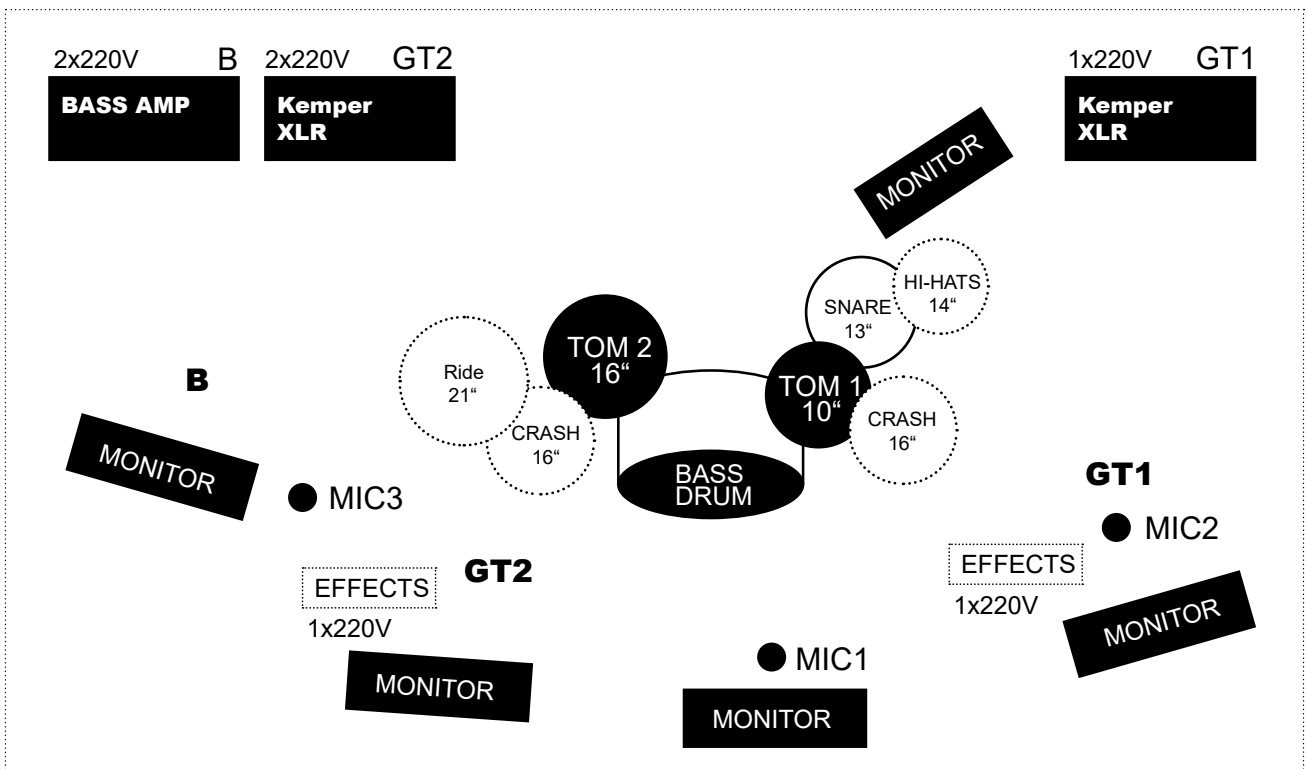

tech info

drums:

kick: shure sm91, akg d112 o vgl
snare: shure sm57, sennheiser e904 od vgl
hi hats: shure sm57, akg c451 od vgl
tom 1: sennheiser e904, md421 od vgl
tom 2: sennheiser e904, md421 od vgl
tom 3: sennheiser e904, md421 od vgl
overhead l: akg c391, neumann km184 od vgl
overhead r: akg c391, neumann km184 od vgl

guitar 1: kemper xlr, shure sm58, 2x 220v

guitar 2: kemper xlr, shure sm58, 3x 220v

bass: di box, shure sm58, 2x 220v

vocals: shure sm58